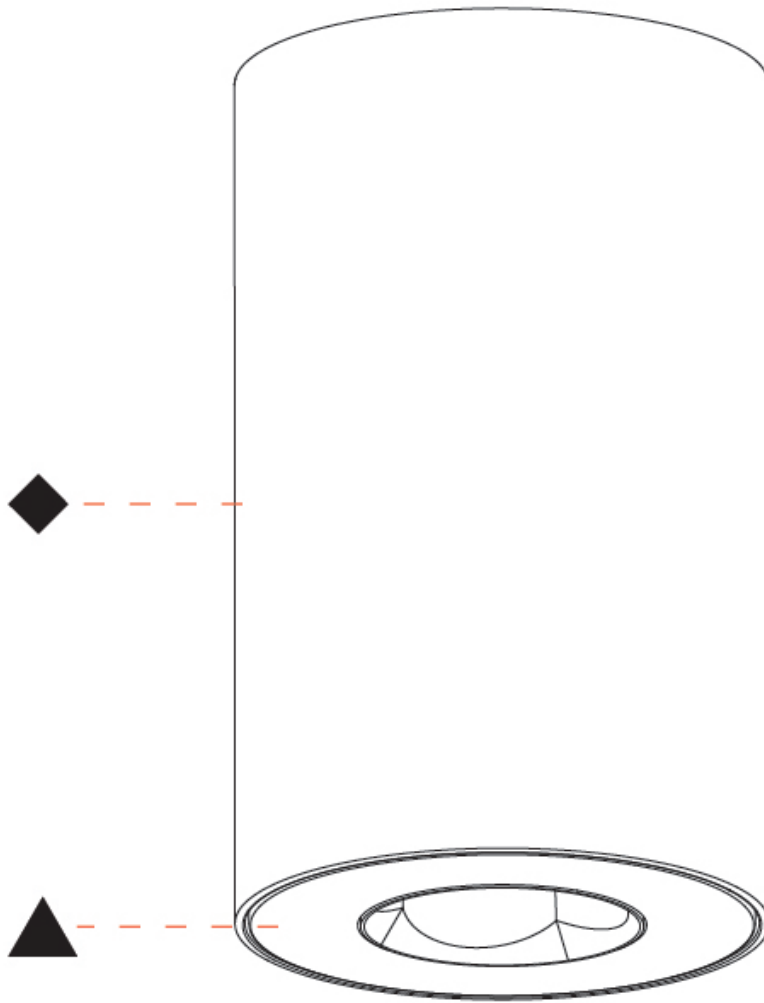

OIKO PRO ROUND SURFACE

A3D232-

PROJECT

TYPE

SPECIFIER

QUANTITY

DATE

A