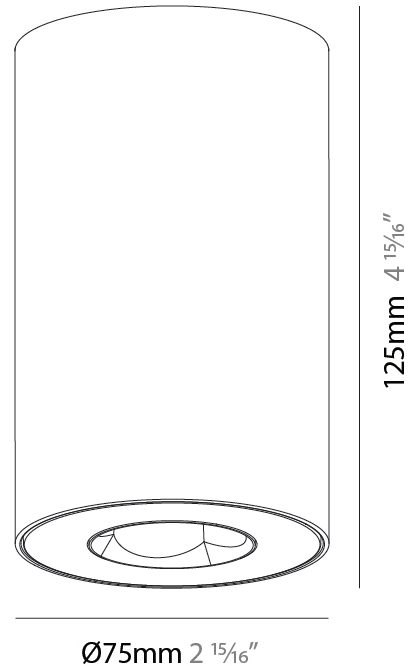

GENERAL

Series: Oiko Pro Round
Partner: Prolicht
Division: Architectural
Installation: Surface
Product Type: Ceiling Surface
Mounting Location: Ceiling
Light Distribution: Downlight

PHYSICAL

Aperture Sizes - Downlights: 1"
Shape: Cylinder
Diameter (mm): 75
Diameter (in): 2 ¹⁵/₁₆
Height (mm): 125
Height (in): 4 ¹⁵/₁₆
Weight (kg): 0.452
Fixture Finish: SSR / BKV / CWI / CRY / HAB / UFT / ITA / RUA / FTG / MYG / LOD / PUS / FRO / FUP / KIA / POP / BLS / SPG / MEY / GOH / CHC / COM / ABZ / JAG / OBR / MOS / ROR
Fixture Material: Metal

ELECTRICAL

Lamp Type: LED (Zhaga Standard)
Input Wattage (W): 13
Total Output Wattage (W): 11.8
Dimming: Tri-Mode (Non-Dimming and Phase Dimming (120Vac only) and 0-10V Dimming)
Driver Included: Yes
Driver Location: Integrated
Driver Type: Constant Current - Universal
Driver Class: Class 2
Input Voltage (V): 120 - 277
Constant Current (MA): 350
Upon Request: Remote: 0-10Vdc dimming / Phase dimming 120Vac / Non-dimming 120/277Vac (No Cover Plate)

LED

Color Temperature (°K): 2700 / 3000 / 3500 / 4000
Max. Delivered Lumen (lm): 1218 / 1214 / 1272 / 1283
Nominal Lumen (lm): 1473 / 1468 / 1538 / 1552
CRI: >90 CRI
Lamp Life (hrs): 50000

OPTICAL

Reflector°: 34
Adjustability: Fixed

RATINGS AND CERTIFICATIONS

Certified By: Certified for North American Standards
IP rating: IP20

PROJECT
TYPE
SPECIFIER
QUANTITY
DATE