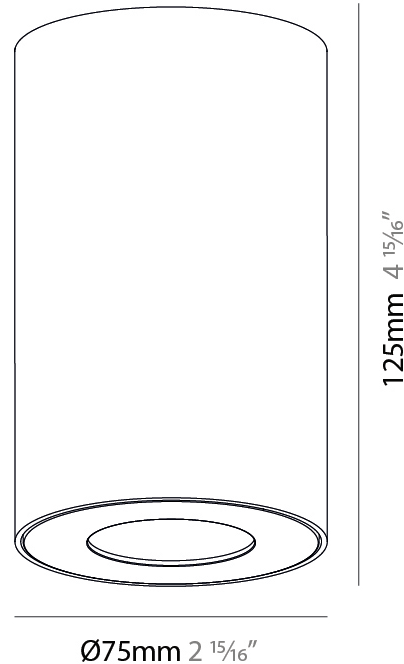

GENERAL

Series: Oiko Pro Round
Partner: Prolicht
Division: Architectural
Installation: Surface
Product Type: Ceiling Surface
Mounting Location: Ceiling
Light Distribution: Downlight

PHYSICAL

Aperture Sizes - Downlights: 1"
Shape: Cylinder
Diameter (mm): 75
Diameter (in): 2 ¹⁵/₁₆
Height (mm): 125
Height (in): 4 ¹⁵/₁₆
Weight (kg): 0.452
Fixture Finish: SSR / BKV / CWI / CRY / HAB / UFT / ITA / RUA / FTG / MYG / LOD / PUS / FRO / FUP / KIA / POP / BLS / SPG / MEY / GOH / CHC / COM / ABZ / JAG / OBR / MOS / ROR
Fixture Material: Metal

ELECTRICAL

Lamp Type: LED (Zhaga Standard)
Input Wattage (W): 14
Total Output Wattage (W): 12.8
Dimming: Non-Dimming / Phase Dimming (120vac Only)
Driver Included: Yes
Driver Location: Integrated
Driver Type: Constant Current - Universal
Driver Class: Class 2
Input Voltage (V): 120 - 277
Constant Current (MA): 350
Upon Request: Remote: 0-10Vdc dimming / Phase dimming 120Vac / Non-dimming 120/277Vac (No Cover Plate)

LED

Color Temperature (°K): 2700 / 3000 / 3500 / 4000
Max. Delivered Lumen (lm): 951 / 1028 / 1088 / 1091
Nominal Lumen (lm): 1246 / 1342 / 1396 / 1424
CRI: >90 CRI
Lamp Life (hrs): 50000

OPTICAL

Reflector°: 14
Adjustability: Fixed

RATINGS AND CERTIFICATIONS

Certified By: Certified for North American Standards
IP rating: IP20