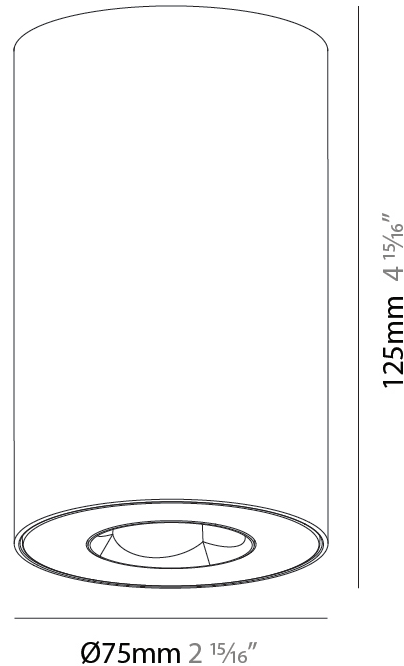

GENERAL

Series: Oiko Pro Round
Partner: Prolicht
Division: Architectural
Installation: Surface
Product Type: Ceiling Surface
Mounting Location: Ceiling
Light Distribution: Downlight

PHYSICAL

Aperture Sizes - Downlights: 1"
Shape: Cylinder
Diameter (mm): 75
Diameter (in): 2 ¹⁵/₁₆
Height (mm): 125
Height (in): 4 ¹⁵/₁₆
Weight (kg): 0.452
Fixture Finish: SSR / BKV / CWI / CRY / HAB / UFT / ITA / RUA / FTG / MYG / LOD / PUS / FRO / FUP / KIA / POP / BLS / SPG / MEY / GOH / CHC / COM / ABZ / JAG / OBR / MOS / ROR
Fixture Material: Metal

ELECTRICAL

Lamp Type: LED (Zhaga Standard)
Input Wattage (W): 13
Total Output Wattage (W): 11.8
Dimming: Non-Dimming / Phase Dimming (120vac Only)
Driver Included: Yes
Driver Location: Integrated
Driver Type: Constant Current - Universal
Driver Class: Class 2
Input Voltage (V): 120 - 277
Upon Request: Remote: 0-10Vdc dimming / Phase dimming 120Vac / Non-dimming 120/277Vac (No Cover Plate)

LED

Color Temperature (°K): 2700 / 3000 / 3500 / 4000
Max. Delivered Lumen (lm): 1293 / 1289 / 1350 / 1362
Nominal Lumen (lm): 1473 / 1468 / 1538 / 1552
CRI: >90 CRI
Lamp Life (hrs): 50000

OPTICAL

Reflector: 50
Adjustability: Fixed

RATINGS AND CERTIFICATIONS

Certified By: Certified for North American Standards
IP rating: IP20